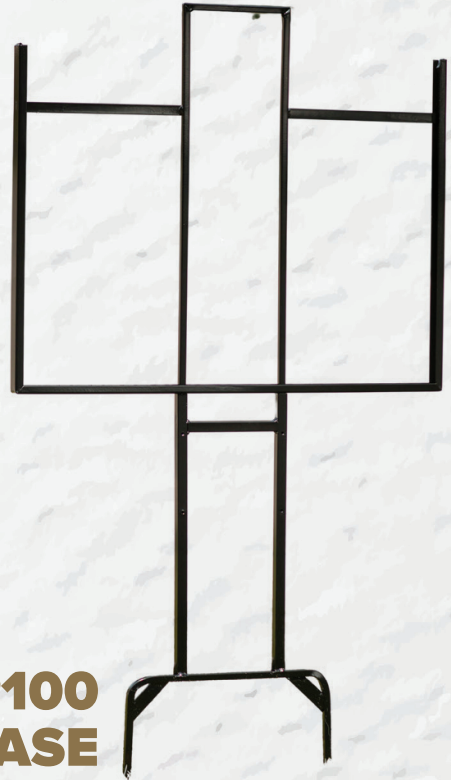

LARGE SHIPMENT OF FRAMES ARRIVING NEXT WEEK!

THESE WON'T LAST LONG SO GET YOUR ORDER IN!

JD POST WITH PINS

Includes pin top
riders & side holes
for sign stability
(using clips)

AVAILABLE IN
33" AND 38"
ARM HEIGHT

RP100 REAL ESTATE FRAME

RP100 BASE

JD33P	ARM 33" H - 80" H FRAME	\$70/PC
JD38P	ARM 38" H - 80" H FRAME	\$72/PC
RP100	FITS 32" W X 24" H SIGN	\$60/PC
RP100	BASE ONLY	\$35/PC
108-241824	24X18 OPEN HOUSE A-FRAME	\$35/PC