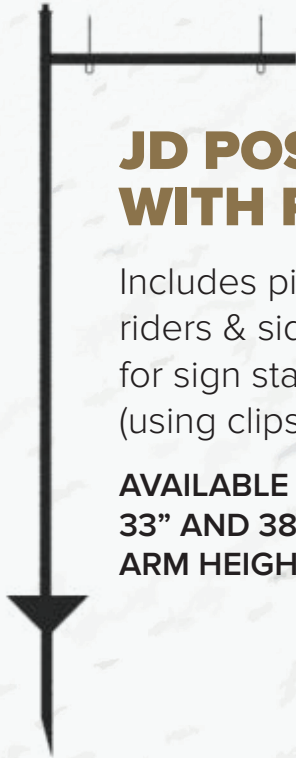

LARGE SHIPMENT OF FRAMES ARRIVING NEXT WEEK!

THESE WON'T LAST LONG SO GET YOUR ORDER IN!

JD POST WITH PINS

Includes pin top
riders & side holes
for sign stability
(using clips)

AVAILABLE IN
33" AND 38"
ARM HEIGHT

RP100 REAL ESTATE FRAME

RP100 BASE

JD33P	ARM 33" H - 80" H FRAME	\$70/PC
JD38P	ARM 38" H - 80" H FRAME	\$72/PC
RP100	FITS 32" W X 24" H SIGN	\$60/PC
RP100	BASE ONLY	\$35/PC
108-241824	24X18 OPEN HOUSE A-FRAME	\$35/PC